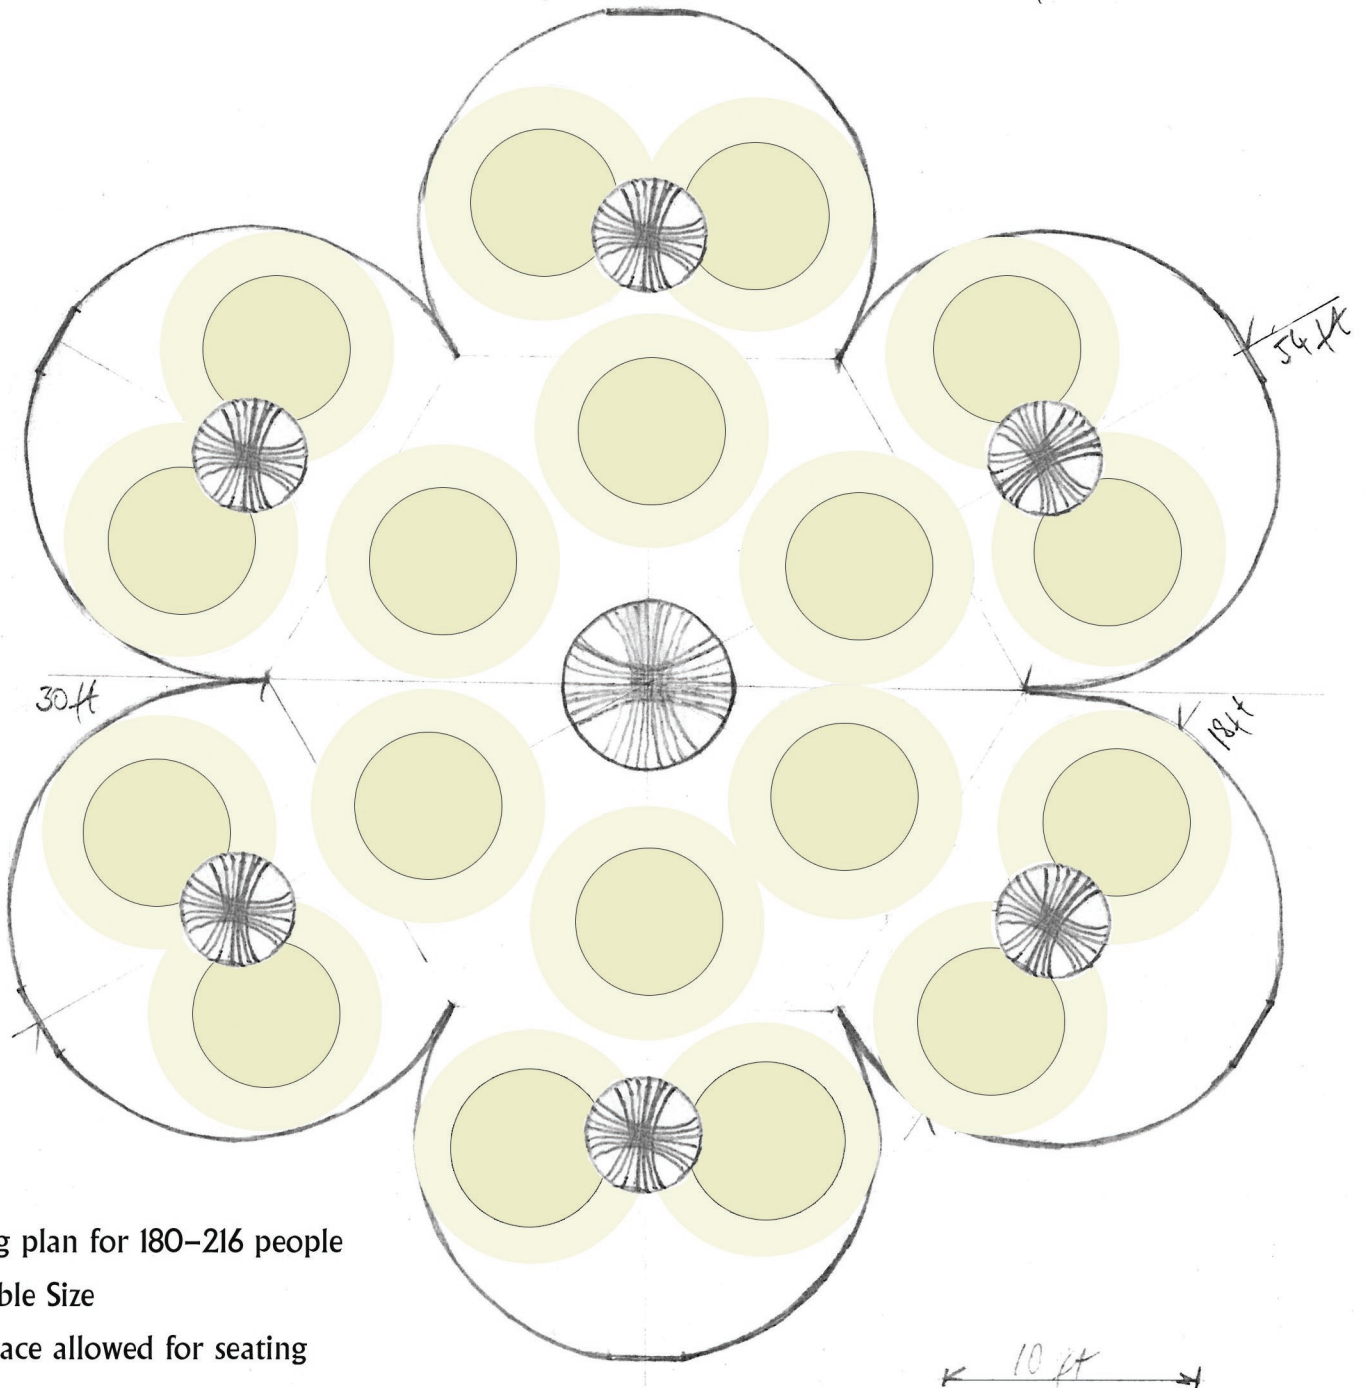

Fairlove Yurts

50 ft

Seating plan for 180-216 people

Table Size

Space allowed for seating