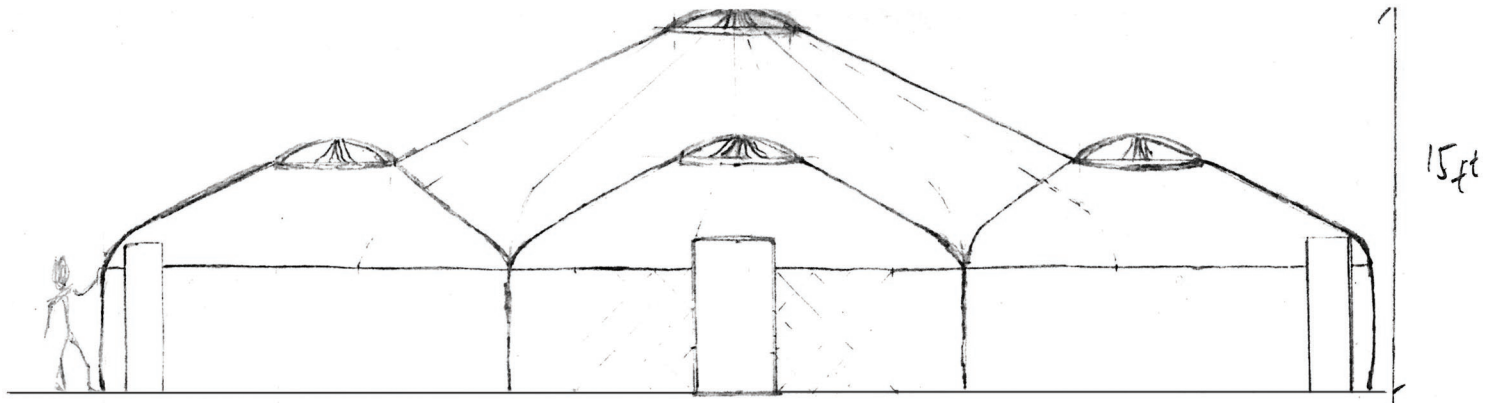

Fairlove Yurts

50 ft

Seating plan for 180-216 people

Table Size

Space allowed for seating